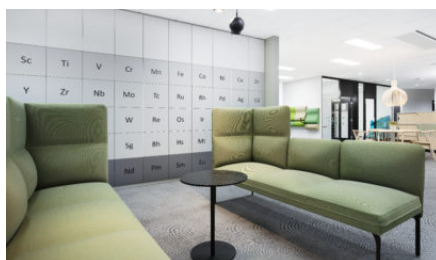

## Inspiration:

S table and Tind 1500H

L table with Senso sofa with electrical socket

S table from Fora Form Ø50

L table with Senso sofa with electrical socket

S table and Senso sofa from Fora form

Kove sofa and S table in white washed oak and white coated steel