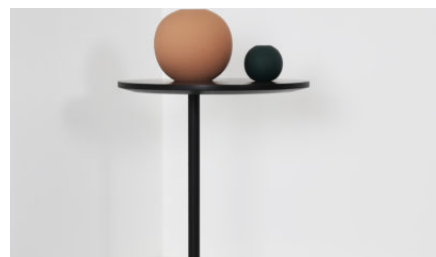

S table from Fora Form Ø50