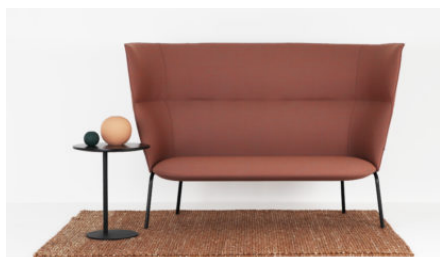

Inspiration:

S table and Tind 1500H