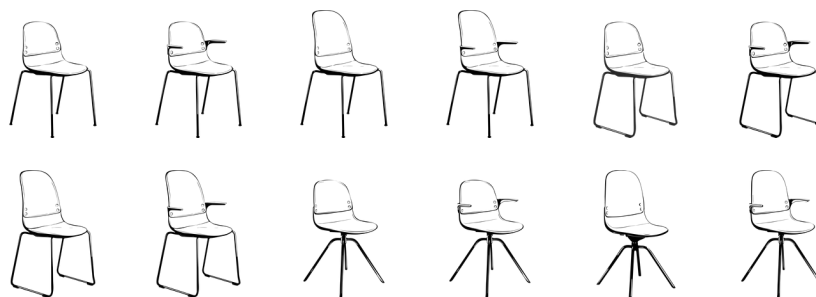

Con

Con

Con is designed by Lars
Tornøe for Fora Form

Inspired by Japanese armor with overlapping elements, Con is a sleek chair series where the combination of different materials defines its design expression. With three different base options, two material choices for the back, and the possibility of armrests, Con is a chair for those who love to play with material, color, and finish.

- ★ **The integrated seat cushion combined with a veneer back gives the best in form and function.**
- ★ **The ability to adapt the material of the top shell is a unique function that turns into a design detail.**
- ★ **Con offers a wide selection of bases to best fit the space requirements.**

Technical information:

- Back in upholstered, laminated in varnished, smoked, laundered or black-stained oak.
- Con also comes in leather.
- Con has fabric requirements. Fabrics must be approved by Fora Form.
- The buttons are delivered in the same design as the base.
- Chair hanger in RAL7012
- Bar stool: stackable, chrome, black, white or metallic epoxy base. Foot rest always in chrome. NCS / RAL colored base on request. Plastic glider.
- Four legs/sled base: stackable, chrome, black, white or metallic epoxy base. NCS / RAL colored base on request. Plastic Glider.
- Swivel base: chrome, black, white or metallic epoxy base. With swing and move function. Plastic Glider.

Models:

Measurements:

Con 4 legged base w/swivel - W: 49 cm H: 81,5 cm D: 49 cm SH: 46,5 cm Weight: 8 kg

Con sled base - W: 54 cm H: 81,5 cm D: 49 cm SH: 46,5 cm Weight: 5,8 kg

Con 4 legged base - W: 55 cm H: 81,5 cm D: 49 cm SH: 46,5 cm Weight: 5,3 kg