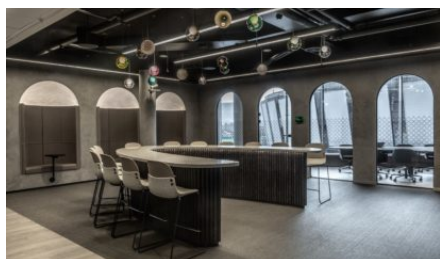

The result has been a chair and bar stool made up of two overlapping shells joined by a distinct button, a theme influenced by Japanese armor.

Con in counter height works great to improve interaction through quick chats and a coffee.

Models:

Inspiration:

Con bar stools at Aker BP Eureka. Interior of Magu design and photo by Arne Bru Haug

Con bar stools with white buttons and base

Con barkraker med hvite knapper

Con bar stools with white buttons and base