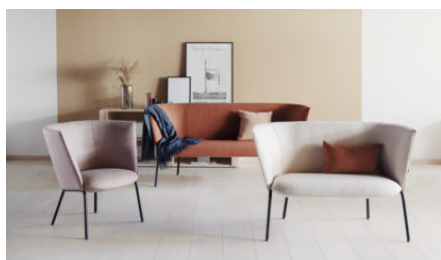

Tind chair

Tind chair

**Tind chair is
designed by Lars
Tornøe for Fora Form**

Tind is a petit and enclosing chair with round organic shapes and recognizable details from the Fjell chair.

The family also consists of two length sofas. The sofas and chairs are both available in high and low backs. The low back gives an inviting open sofa and the high back provides a shield to the inside of the sofa.

Tind was designed by Lars Tornøe. Like the conference chair Fjell, Tind draws inspiration from mountains that plunge down steep hillsides. The contrasts between the precise exterior of the sofa and the soft interior come from the naturally created rooms found in Norwegian mountain scenery.

Models:

Inspiration:

Tind group along with Root table.

Tinds round shapes is visually striking from all angles.

Tind details recognizable from the Fjell conference chair

Tind 500, Tind 1000 and Tind 1500 sofas with low backrest.

Tind 500H chair with S table in a quiet zone.

Tind 500H chair with S table in a quiet zone.

Materials:

Steel

White - Sahara

Light grey - Sahara

Dark grey - Sahara

Chocolate - Sahara