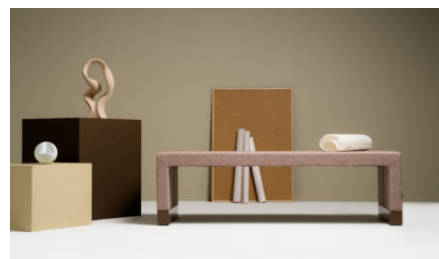

# Gallery

**Gallery is designed  
by Beate Ellingsen  
for Fora Form**

Gallery is a bench for informal meetings, short conversations or just a time-out in between meetings. Simplistic lines. Clean lines. The clean lines give a place to sit down and receive impressions and experiences. Gallery is aesthetically pleasing and beautiful. The stainless steel base protects the leather/fabric.

## **Technical information:**

- Moulded cold cured-foam
- Recommended in leather.
- Available with contrast seam.
- Base delivered with brushed steel floor plate.
- Plastic gliders.

## Models:

## Inspiration:

Gallery bench

Gallery bench

Gallery bench

Gallery bench

Gallery bench

Gallery benches