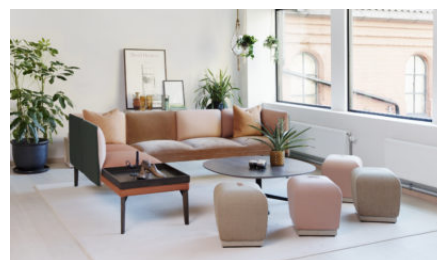

The table top is available in two different sizes and in two different heights. The result is a table that can stand between two chairs, used as a side table or as part of larger seating groups.

The base has a silky soft textured surface.

Models:

Inspiration:

Camp table in a lobby with Camp chairs and Up sofa

Camp chairs and tables in a breakout zones.

Camp table with Misto poufs

Camp table with Senso corner sofa and Misto poufs

Camp table with Senso sofa and Misto poufs

Camp table with Senso sofa and Misto puffer

Materials:

Steel

White - Sahara

Light grey - Sahara

Dark grey - Sahara

Chocolate - Sahara

Black - Sahara