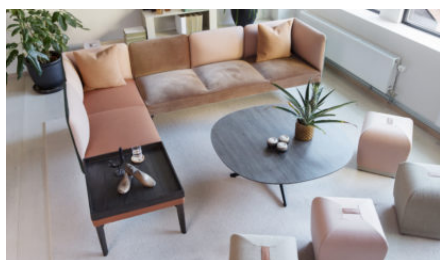

The table top is available in two different sizes and in two different heights. The result is a table that can stand between two chairs, used as a side table or as part of larger seating groups.

The base has a silky soft textured surface.

Models:

Inspiration:

Camp table in a lobby with Camp chairs and Up sofa

Camp chairs and tables in a breakout zones.

Camp table with Misto poufs

Camp table with Senso corner sofa and Misto poufs

Camp table with Senso sofa and Misto poufs

Camp table with Senso sofa and Misto puffer

Materials:

Steel

White - Sahara

Light grey - Sahara

Dark grey - Sahara

Chocolate - Sahara

Black - Sahara