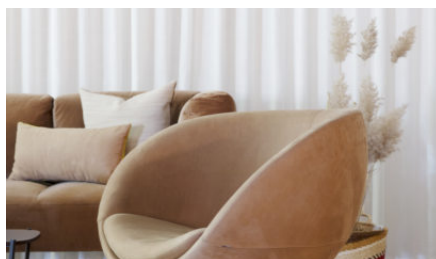

Planet

Planet

**Planet is designed by
Sven Ivar Dysthe for
Fora Form**

MERKET FOR GOD DESIGN

The chair was designed by Sven Ivar Dysthe in 1965. The chair is an established Norwegian furniture classic, also recognized internationally. The enclosing ball shape provides a very good sitting experience. The plane chair fits well in most environments with its round precise design. This versatile chair performs well in quiet rooms, receptions, lounge, teeming areas and at home.

★ **A modern design icon that will last a lifetime.**

★ **The round shapes gives and enclosing snug feeling.**

Technical information:

- Elastic fabric is recommended.
- Exchangeable cover for seat cushion.
- Move mechanism improved comfort
- Can be swiveled 360 degrees.
- Available with contrast stitching
- Chrome base, white or black epoxy coating without additional charge. NCS / RAL colored undercarriage on request.
- NCS / RAL colored base on request.
- Plastic gliders.

Models:

Inspiration:

Planet chair along with Kove sofa, Misto poufs and Root table

Classic Planet chair in leather

Planet chair and Myk table

Planet chairs and Kvant table in a reception

Senso sofa with Cup table and Planet chair

Planet chair and S table in a quiet room.

Materials:

Steel

Chrome

White epoxy

Medium grey

Dark grey

Beige