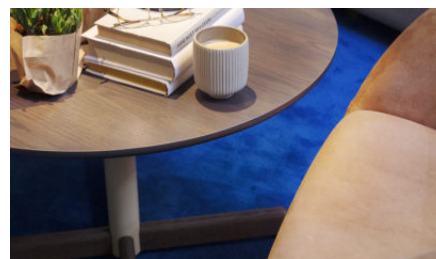

Planet

Planet

**Planet is designed by
Sven Ivar Dysthe for
Fora Form**

MERKET FOR GOD DESIGN

The chair was designed by Sven Ivar Dysthe in 1965. The chair is an established Norwegian furniture classic, also recognized internationally. The enclosing ball shape provides a very good sitting experience. The plane chair fits well in most environments with its round precise design. This versatile chair performs well in quiet rooms, receptions, lounge, teeming areas and at home.

★ **A modern design icon that will last a lifetime.**

★ **The round shapes gives and enclosing snug feeling.**

Technical information:

- Elastic fabric is recommended.
- Exchangeable cover for seat cushion.
- Move mechanism improved comfort
- Can be swiveled 360 degrees.
- Available with contrast stitching
- Chrome base, white or black epoxy coating without additional charge. NCS / RAL colored undercarriage on request.
- NCS / RAL colored base on request.
- Plastic gliders.

Models:

Inspiration:

Planet chair along with Kove sofa, Misto poufs and Root table

Classic Planet chair in leather

Planet chair and Myk table

Planet chairs and Kvant table in a reception

Senso sofa with Cup table and Planet chair

Planet chair and S table in a quiet room.

Materials:

Steel

Chrome

White epoxy

Medium grey

Dark grey

Beige