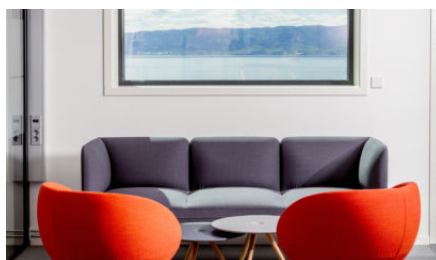

Planet

Planet

**Planet is designed by
Sven Ivar Dysthe for
Fora Form**

MERKET FOR GOD DESIGN

The chair was designed by Sven Ivar Dysthe in 1965. The chair is an established Norwegian furniture classic, also recognized internationally. The enclosing ball shape provides a very good sitting experience. The plane chair fits well in most environments with its round precise design. This versatile chair performs well in quiet rooms, receptions, lounge, teeming areas and at home.

★ **A modern design icon that will last a lifetime.**

★ **The round shapes gives and enclosing snug feeling.**

Technical information:

- Elastic fabric is recommended.
- Exchangeable cover for seat cushion.
- Move mechanism improved comfort
- Can be swiveled 360 degrees.
- Available with contrast stitching
- Chrome base, white or black epoxy coating without additional charge. NCS / RAL colored undercarriage on request.
- NCS / RAL colored base on request.
- Plastic gliders.

Models:

Inspiration:

Planet chair along with Kove sofa, Misto poufs and Root table

Classic Planet chair in leather

Planet chair and Myk table

Planet chairs and Kvant table in a reception

Senso sofa with Cup table and Planet chair

Planet chair and S table in a quiet room.

Materials:

Steel

Chrome

White epoxy

Medium grey

Dark grey

Beige