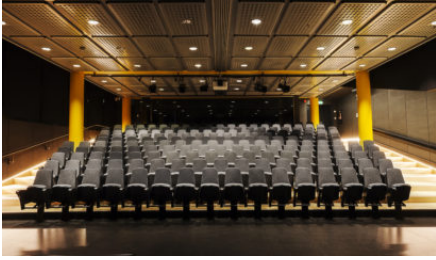

Inspiration:

ProSeat auditorium chairs with Wrimatic writing tablet in the armrest.