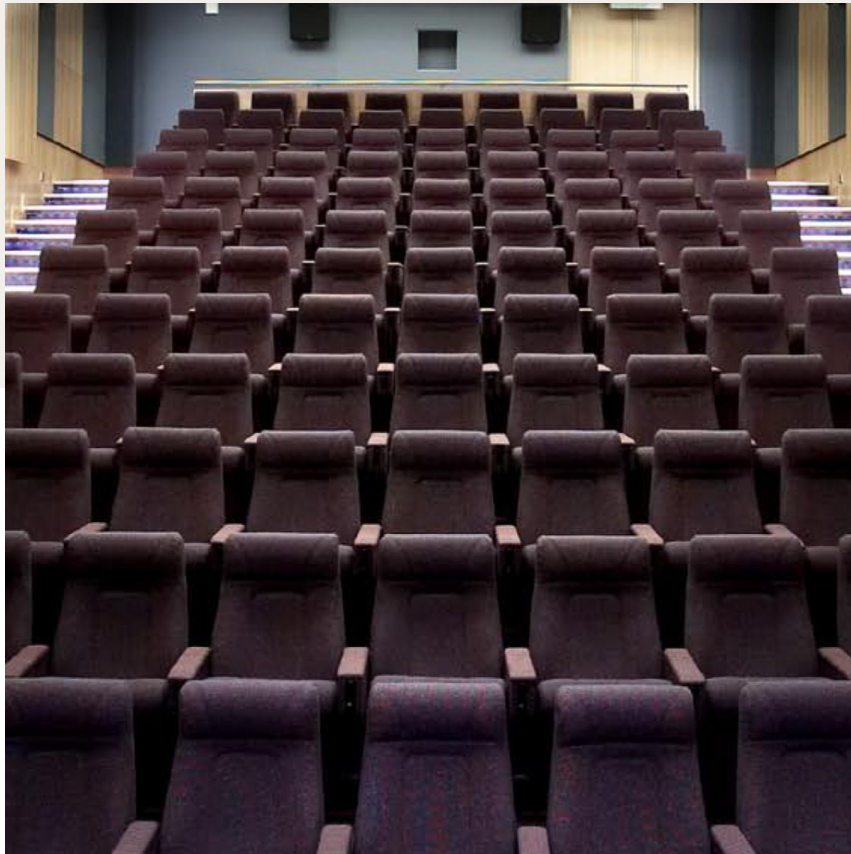

Riviera

Riviera

Riviera is a luxurious executive-style conference chair designed with ergonomics and comfort in mind. The wide seat, high back and plush padding make it an ideal choice for both corporate and commercial auditoriums. The Riviera can also be equipped with an integrated A3 writing board - Wrimatic - which stows nicely when not in use - ideal for corporate events where it is necessary to take notes. The Riviera has an extensive list of customizable features, including built-in cupholders and embroideries, perfect for a discerning audience.