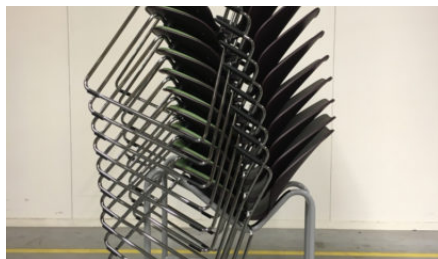

Trolleys for tables and chairs

Trolleys for tables and chairs

Our trolleys fit several of our products, for both storage and moving.

The chair trolley fits City and Clint with sled base as well as Con and Pond with four legs and sled base.

The chair storage trolley fits City and Pond with four legs and sled base.

The transport trolley fits the stacking table, Clip.

Technical information:

-

Inspiration:

Transportation trolley

Chair storage trolley