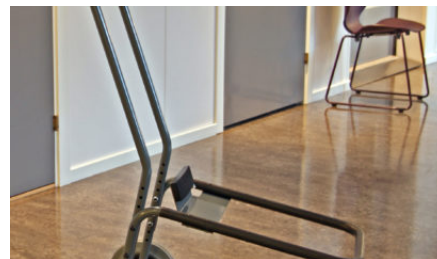

Trolleys for tables and chairs

Trolleys for tables and chairs

Our trolleys fit several of our products, for both storage and moving.

The chair trolley fits City and Clint with sled base as well as Con and Pond with four legs and sled base.

The chair storage trolley fits City and Pond with four legs and sled base.

The transport trolley fits the stacking table, Clip.

Technical information:

-

Inspiration:

Transportation trolley

Chair storage trolley