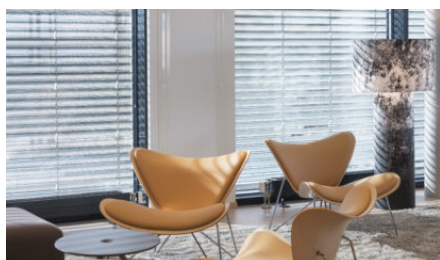

Cup

Cup

**Cup is designed by
KnudsenBergHindenes
for Fora Form**

The Cup table is designed by the trio Knudsen, Berg and Hindenes. The coffee table is a visually light table that fits in most spaces. With two heights, two colors and two base heights, one can play with different expressions. The tabletop is made of environmentally friendly sound-absorbing integral foam that provides a soft silky matte surface.

Technical information:

- Table top: integral foam with steel plate inside in light grey and dark grey.
- Base in oak, black stained beech, dark stained oak or white washed oak.

★ **With two colors and two base heights, one can play with different expressions.**

★ **The tabletop is made of environmentally friendly sound-absorbing integral foam.**

Models:

Inspiration:

Cup table and Up sofa

Cup table and Up sofa

Cup table and Up sofa

Cup table and Copenhagen chairs

Senso sofa and Cup table