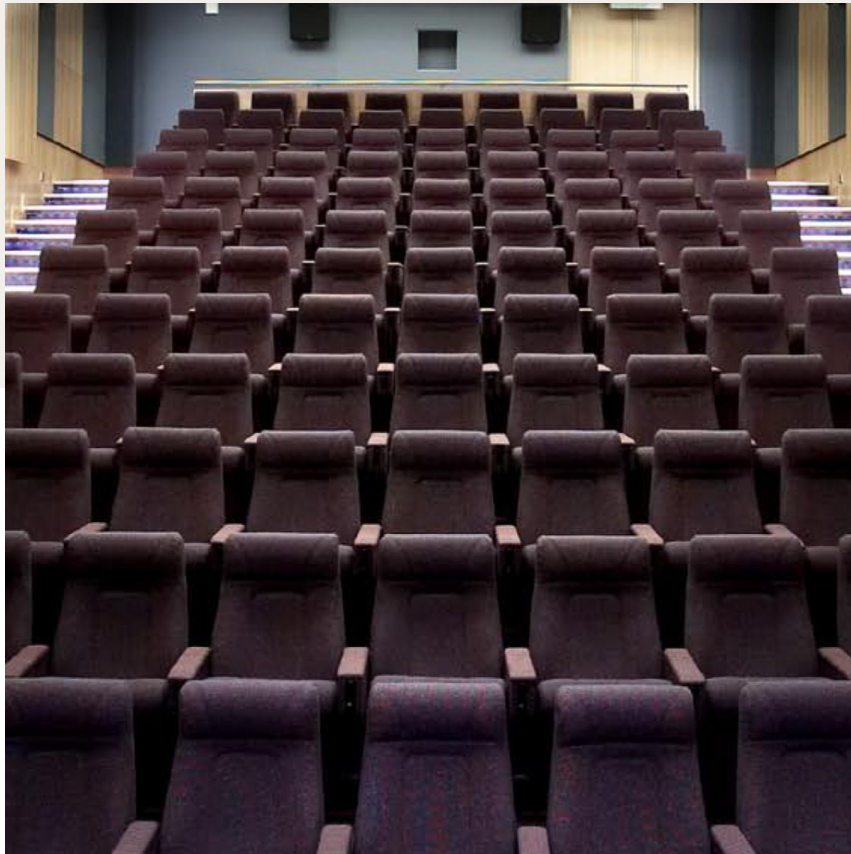

# Riviera

Riviera is a luxurious executive-style conference chair designed with ergonomics and comfort in mind. The wide seat, high back and plush padding make it an ideal choice for both corporate and commercial auditoriums. The Riviera can also be equipped with an integrated A3 writing board - Wrimatic - which stows nicely when not in use - ideal for corporate events where it is necessary to take notes. The Riviera has an extensive list of customizable features, including built-in cupholders and embroideries, perfect for a discerning audience.