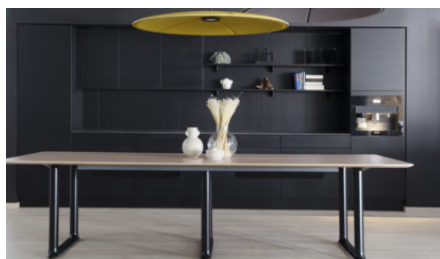

Roma

Roma

**Roma is designed by
Komplot Design for
Fora Form**

Rome Conference tables take the best of both worlds, the elegant Colonnade base and 25mm self-supporting MDF plates. The tabletop invites you to specialize in shape, surfaces and sizes. With it's lightweight expression, the table has a easy to furnish design that suits many types of chairs and environments. Rome conference table can be supplied with integrated cable well and or a C-box. The table comes with U-base for wider or T-base for narrow tables.

★ **A solid table base in an innovative sustainable material**

Models:

Inspiration:

Roma with cable management box with lid as table top

Roma table with Con chairs in a canteen at Fora Form

A meeting room with Roma table and Dwell chairs

Roma tables and Con chairs

Roma conference table with black base together with Clint chairs

Roma conference table with black base together with Clint chairs

Materials:

Steel

**Polished
aluminum**

Black epoxy