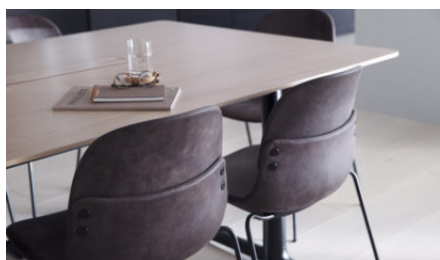

Roma

Roma

**Roma is designed by
Komplot Design for
Fora Form**

Rome Conference tables take the best of both worlds, the elegant Colonnade base and 25mm self-supporting MDF plates. The tabletop invites you to specialize in shape, surfaces and sizes. With it's lightweight expression, the table has a easy to furnish design that suits many types of chairs and environments. Rome conference table can be supplied with integrated cable well and or a C-box. The table comes with U-base for wider or T-base for narrow tables.

★ **A solid table base in an innovative sustainable material**

Models:

Inspiration:

Roma with cable management box with lid as table top

Roma table with Con chairs in a canteen at Fora Form

A meeting room with Roma table and Dwell chairs

Roma tables and Con chairs

Roma conference table with black base together with Clint chairs

Roma conference table with black base together with Clint chairs

Materials:

Steel

**Polished
aluminum**

Black epoxy