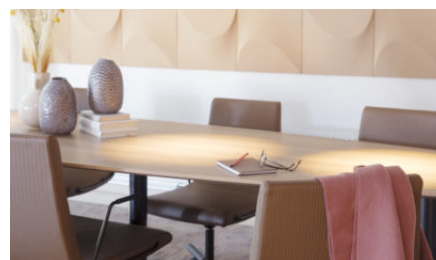

Roma

Roma

**Roma is designed by
Komplot Design for
Fora Form**

Rome Conference tables take the best of both worlds, the elegant Colonnade base and 25mm self-supporting MDF plates. The tabletop invites you to specialize in shape, surfaces and sizes. With it's lightweight expression, the table has a easy to furnish design that suits many types of chairs and environments. Rome conference table can be supplied with integrated cable well and or a C-box. The table comes with U-base for wider or T-base for narrow tables.

★ **A solid table base in an innovative sustainable material**

Models:

Inspiration:

Roma with cable management box with lid as table top

Roma table with Con chairs in a canteen at Fora Form

A meeting room with Roma table and Dwell chairs

Roma tables and Con chairs

Roma conference table with black base together with Clint chairs

Roma conference table with black base together with Clint chairs

Materials:

Steel

**Polished
aluminum**

Black epoxy