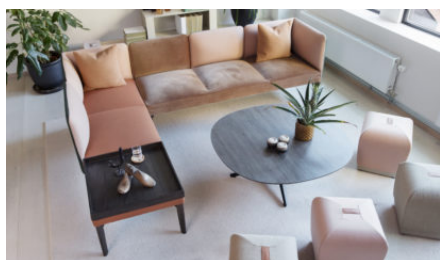

The table top is available in two different sizes and in two different heights. The result is a table that can stand between two chairs, used as a side table or as part of larger seating groups.

The base has a silky soft textured surface.

★ **The squircle shape is a rounded square, great for public areas!**

Models:

Inspiration:

Camp table in a lobby with Camp chairs and Up sofa

Camp chairs and tables in a breakout zones.

Camp table with Misto poufs

Camp table with Senso corner sofa and Misto poufs

Camp table with Senso sofa and Misto poufs

Camp table with Senso sofa and Misto puffer

Materials:

Steel

White - Sahara

Light grey - Sahara

Dark grey - Sahara