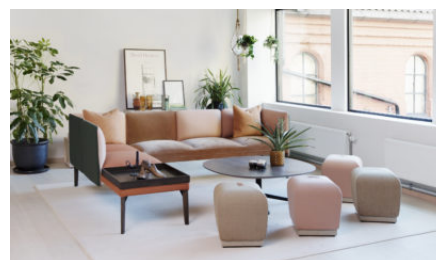

The table top is available in two different sizes and in two different heights. The result is a table that can stand between two chairs, used as a side table or as part of larger seating groups.

The base has a silky soft textured surface.

★ **The squircle shape is a rounded square, great for public areas!**

Models:

Inspiration:

Camp table in a lobby with Camp chairs and Up sofa

Camp chairs and tables in a breakout zones.

Camp table with Misto poufs

Camp table with Senso corner sofa and Misto poufs

Camp table with Senso sofa and Misto poufs

Camp table with Senso sofa and Misto puffer

Materials:

Steel

White - Sahara

Light grey - Sahara

Dark grey - Sahara