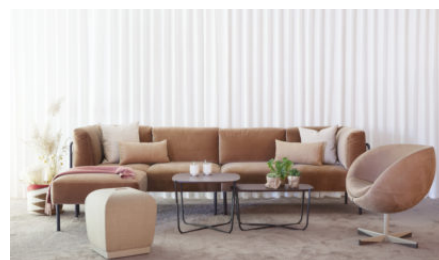

★ **Root is a series of playful small lounge tables that play at different heights, materials and organic shapes**

★ **The base of the tables is inspired by the roots' ability to always find a way - over or under each other to achieve stability.**

Technical information:

- Table top 12 mm Valchromat with UV-lacquer and straight edge.
- The table top is delivered with colour-matching table top and base, or black base
- Table top can also be provided with 8 mm tempered colored glass.
- Base 12 mm solid square steel
- Felt glider
- The base is lacquered in the Sahara Collection from Jotun, which provides a textured surface.
- Delivered flat-packed 1 table per carton.
- Glass and valchromat accentuate the materialistic textures

Models:

Inspiration:

Root table with a Kove seating area

Root table with Kove multi chairs

Root table along with Kove sofa, Camp chair and Misto poufs

Root table with Kove sofa

Root table with Kove sofa and City chair

Root table with Kove sofa and Planet chair

Materials:

Steel

Light grey - Sahara

Chocolate - Sahara

Black - Sahara

Valchromat

Black