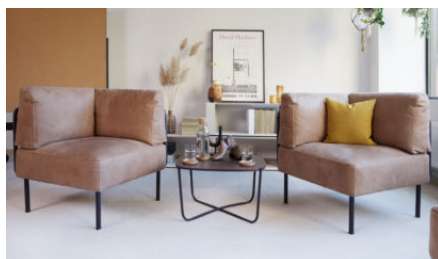

Root table with Kove multi chairs